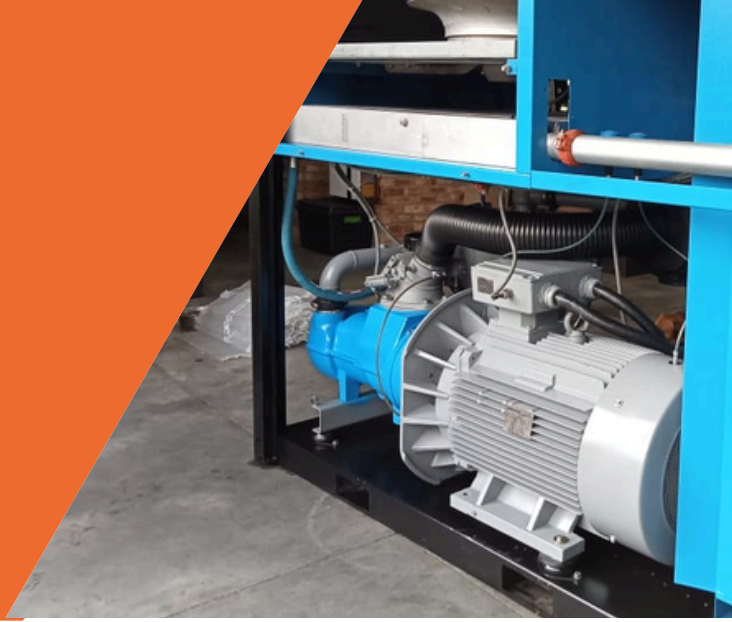

WHAT WE DO

- ☒ Faultfinding
- ☒ Refurbishment on compressors
- ☒ Services minor and major
- ☒ Pipe installations
- ☒ Electrical fault finding
- ☒ Retro fit on HMI electronic
- ☒ Air dryers
- ☒ Inline filter
- ☒ Electrical/mechanical auto drains
- ☒ Selling new and second hand Compressors

Our leading brand compressors: